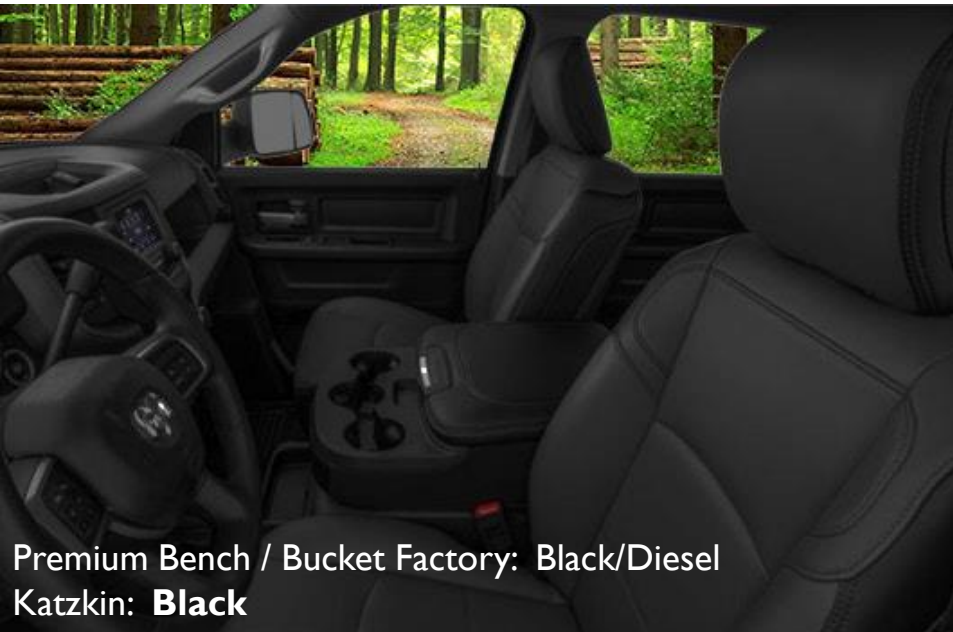

2021
RAM 1500 DS Classic

katzkin[®]
AUTOMOTIVE LEATHER
Love Your Drive[™]

INTERIOR DESIGN SET

FACTORY COLORS

katzkin
AUTOMOTIVE LEATHER

Premium Bench / Bucket Factory: Black/Diesel
Katzkin: **Black**

Base Bench / Bucket Factory: Black/Diesel
Katzkin: **Black**

Seating Configurations

Pay attention when ordering 2021 RAM Classics! There are several seating configurations.

“Base” Fronts

“Base” Rears

“Premium”
Rears

“Premium”
Fronts

Warlock has a “Premium” Bench or Buckets option

Has a rear armrest and the design of the seat is different.

Tradesman / Express / Warlock (CREW / QUAD CAB)

“Base” Bench / Buckets

No rear armrest and follows 2012-2020 seat design.

How to order a 2021 RAM DS 1500 Classic