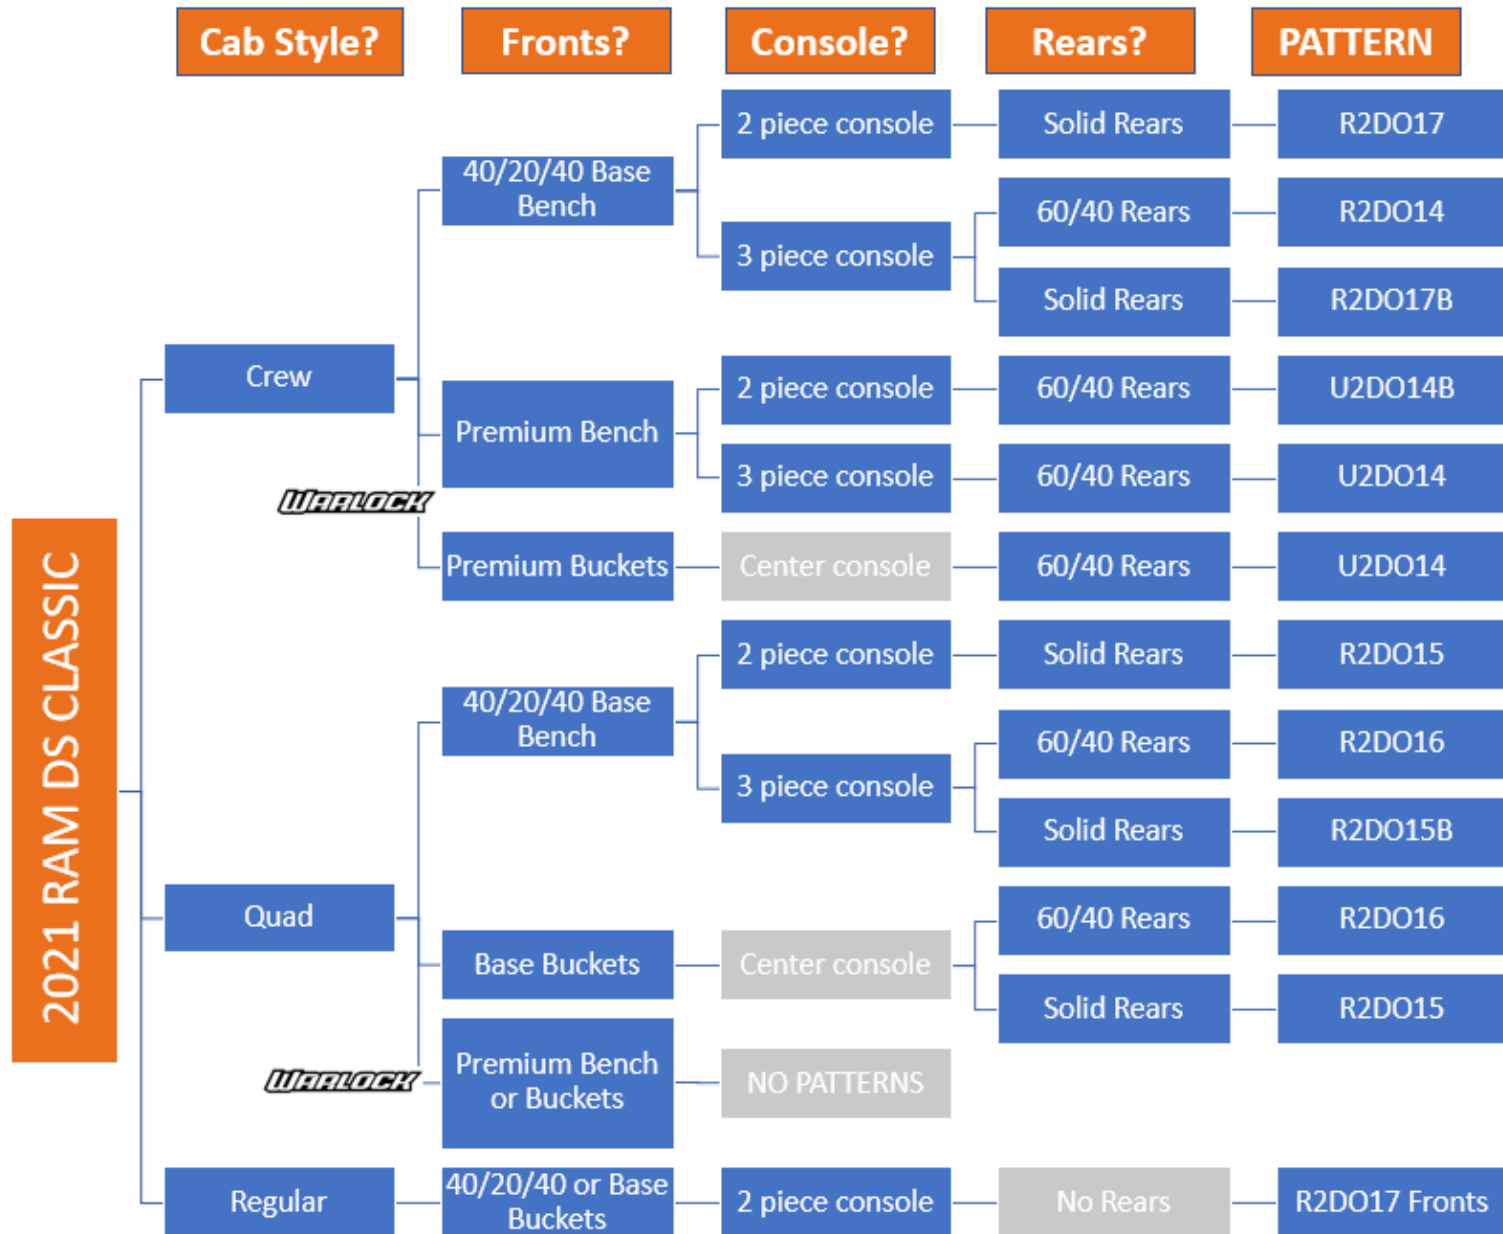

Seating Configurations

Pay attention when ordering 2021 RAM Classics! There are several seating configurations.

“Base” Fronts

“Base” Rears

“Premium”
Rears

“Premium”
Fronts

Warlock has a “Premium” Bench or Buckets option

Has a rear armrest and the design of the seat is different.

Tradesman / Express / Warlock (CREW / QUAD CAB)

“Base” Bench / Buckets

No rear armrest and follows 2012-2020 seat design.

How to order a 2021 RAM DS 1500 Classic