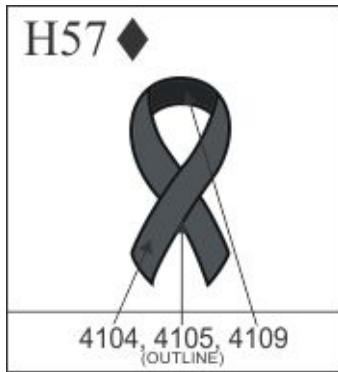

AWARENESS RIBBONS